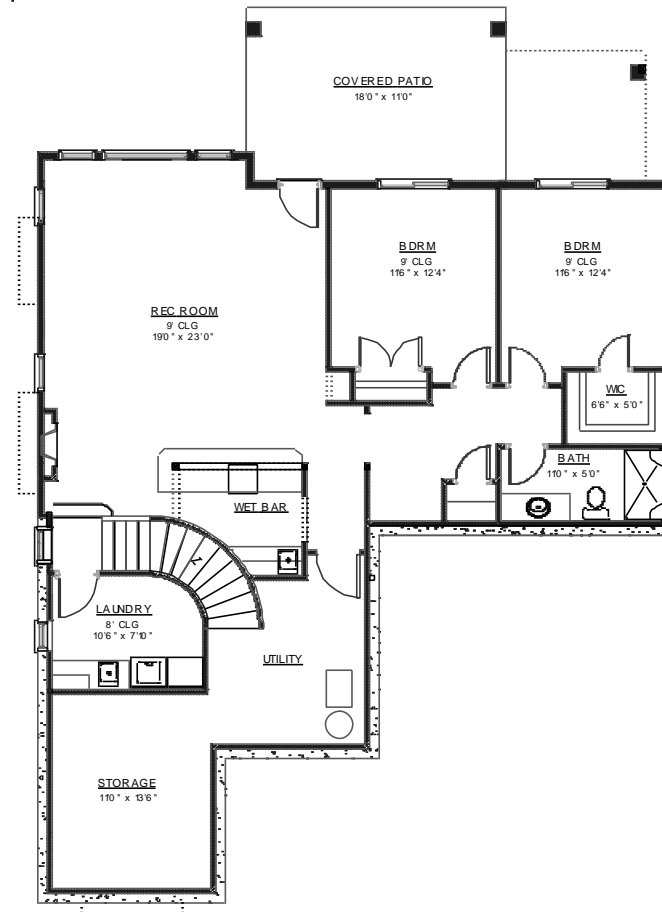

Sandford
MAIN FLOOR 1620 SQ FT

Sandford
LOWER FLOOR 1196 SQ FT