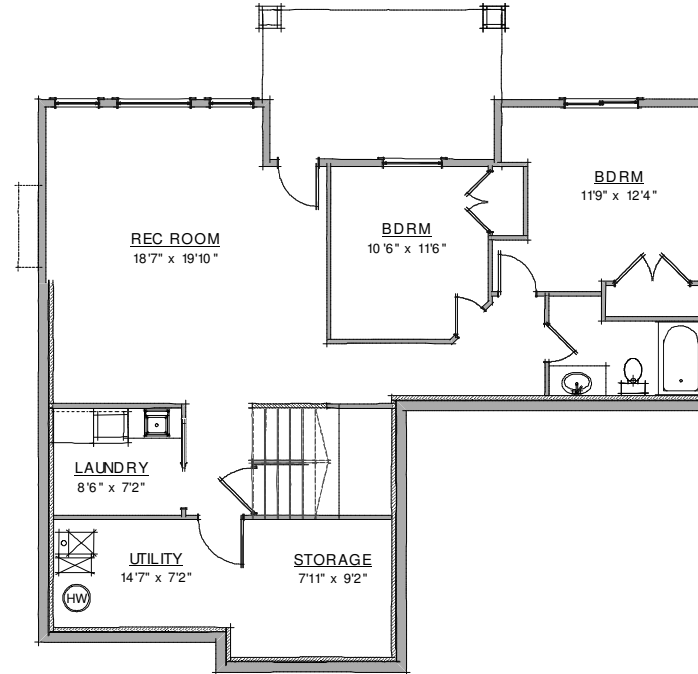

UNIT 20

MAIN FLOOR 1277 SQ FT

LOWER FLOOR 1212 SQ FT
OPT LOWER FLOOR FINISH 1135 SQ FT

These floor plans are artistic, conceptual marketing drawings only. All measurements are approximate E & OE. They are depictions of copyright protected, intellectual property of Dilworth Quality Homes Inc.