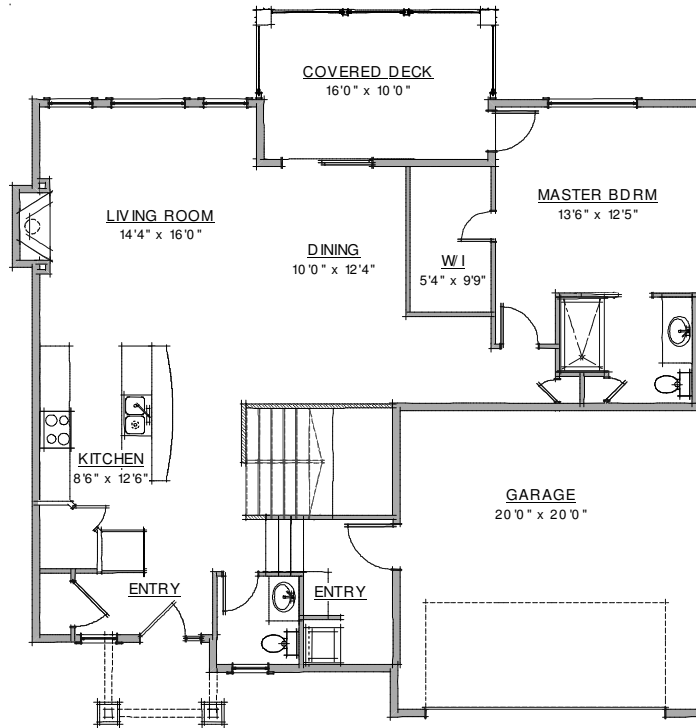

UNIT 20

MAIN FLOOR 1277 SQ FT

LOWER FLOOR 1212 SQ FT
OPT LOWER FLOOR FINISH 1135 SQ FT

These floor plans are artistic, conceptual marketing drawings only. All measurements are approximate E & OE. They are depictions of copyright protected, intellectual property of Dilworth Quality Homes Inc.